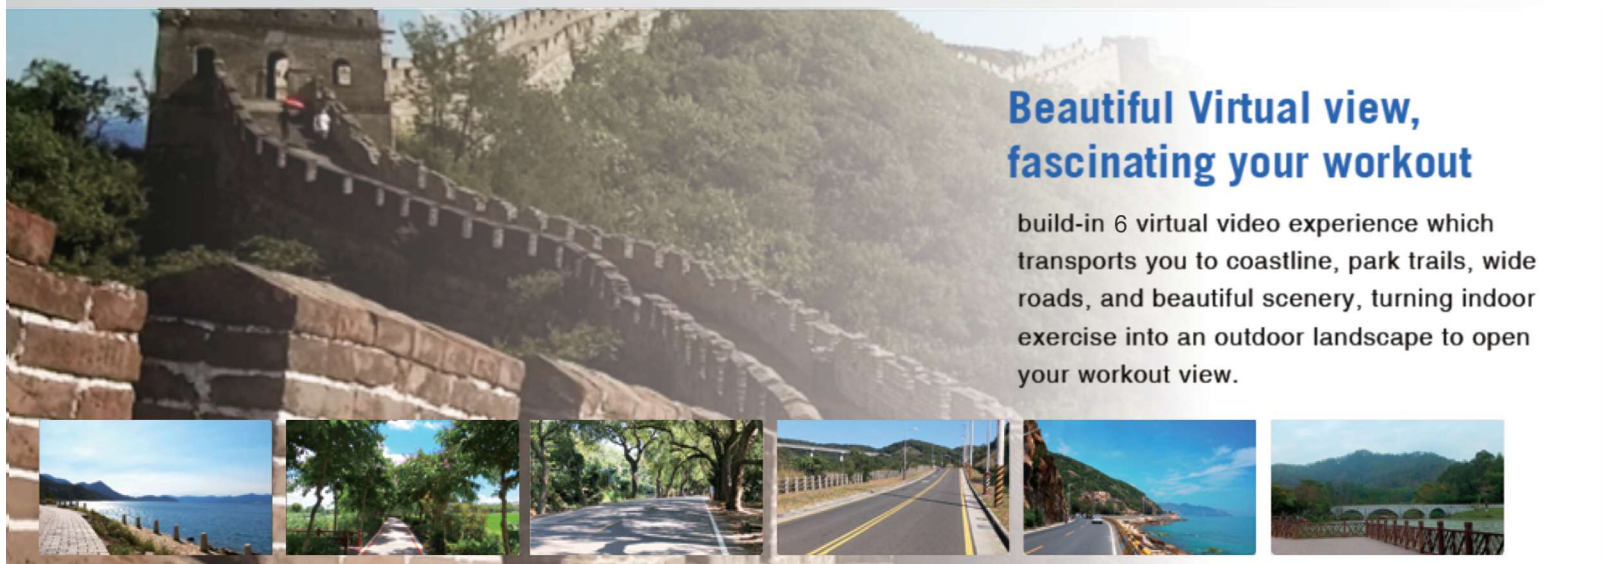

21.5" Delicate craftsmanship, flash your vision

16:9 golden ratio with 1080p HD TFT-LCD, paired with the newest technologies, more precise multi-touch user interfaces providing the high efficiency and abundant entertainment when you workout.

Beautiful Virtual view, fascinating your workout

build-in 6 virtual video experience which transports you to coastline, park trails, wide roads, and beautiful scenery, turning indoor exercise into an outdoor landscape to open your workout view.